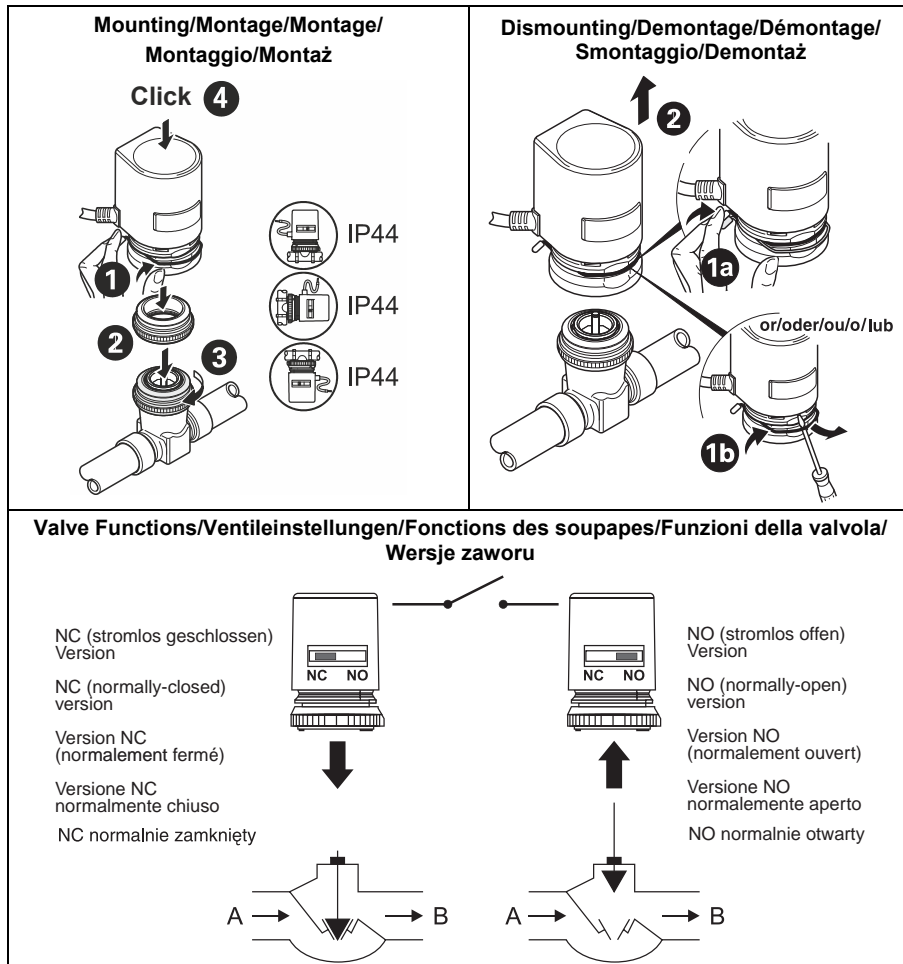

Small Linear Thermoelectric Actuator

Thermoelektrischer Stellantrieb/Petit actionneur linéaire thermoélectrique/
Piccolo attuatore termoelettrico lineare/Silownik termiczny

MT4-024/MT4-230/MT8-024/MT8-230

Mounting Instructions/Montageanleitung/
Instructions de montage/Istruzioni di montaggio/Instrukcja Montażu

**Replacement, easy installation/
Austausch, einfache Installation/
Remplacement, installation facile/
Sostituzione, installazione semplice/
Wymiana, Łatwe podłączenie**

**Dimensions/Abmessungen/Dimensions/
Dimensioni/Wymiary (mm)**

dimension	MT4-xxx	MT8-xxx
W	42	
H	59	67
L	45	
X	6	

Wiring/Verkabelung/Câblage/Montaggio/Przewody

MTx-xxxS

MTx-xxx

Manufactured for and on behalf of the Environment and Combustion Controls Division of Honeywell Technologies Sàrl, Rolle, Z.A. La Pièce 16, Switzerland by its Authorized Representative: