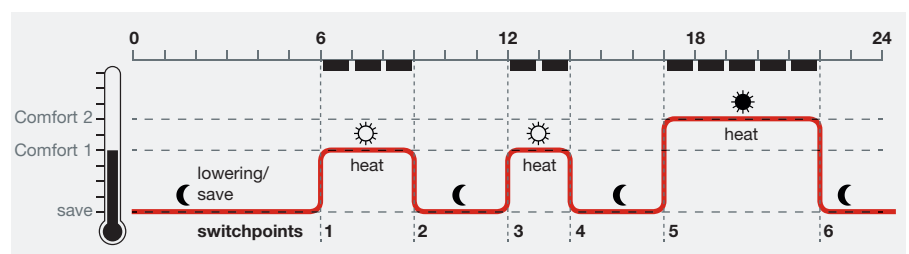

9 Convenient programming

You can set up to six switchpoints per day and three different temperatures (7 days a week)

Lowering the ambient temperature by 1 °C saves around 6 % energy!