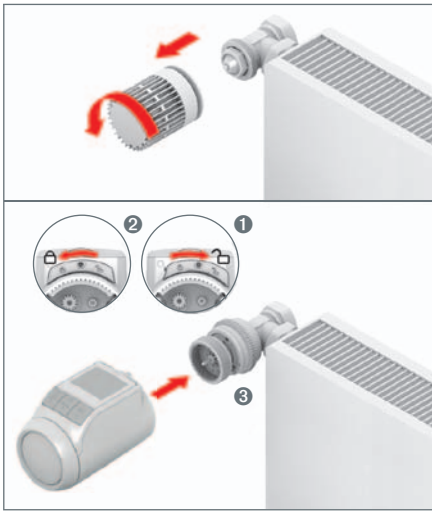

Easy to install

The TheraPro HR90 radiator thermostat can be easily installed on all standard radiator valves with a M30 x 1.5 connection, without causing any soiling or water stains.

Ready to go in a few steps:

- insert battery
- set language, time and date
- remove old thermostat cap
- mount adapter if necessary
- mount valve attachment
- mount radiator thermostat TheraPro HR90

Your TheraPro HR90 radiator thermostat is now ready for operation with the default settings.

Preset time programs

Once installed, the TheraPro HR90 radiator thermostat operates immediately with the default settings. You can change them easily to suit your needs.

Copying time programs

If several TheraPro HR90 radiator thermostats are to operate with the same time program, it need only be set on one thermostat, and then transferred to the other radiator thermostats by cable.

Moves with you when you move home

A one-off investment! If you move home you can of course simply take your TheraPro HR90 radiator thermostat with you.

Experience and guarantee

Honeywell is backed by over 15 years of experience in the development and production of programmable radiator thermostats.

TheraPro HR90	
Technical data	
Protection class	IP30
Supply voltage (batteries included, life span approx. two years)	Battery type: 2 x Mignon, Type LR6, AA, AM3 2 x Lithium, Type LR6, AA, AM3 2 x NiMH, Type LR6, AA, AM3
Connection to the radiator valve	Fits all standard radiator valves M30 x 1.5 Honeywell Braukmann, MNG, Heimeier, Oventrop
Ambient temperature	0 ... 50 °C
Dimensions	96 x 54 x 60 mm
Humidity	10 ... 90 % rel. humidity

Honeywell Technologies Sàrl

ACS-ECC EMEA
Z.A. La Pièce 16
1180 Rolle
Switzerland
www.honeywell.com

EN3H-0413GE51 R0113
Änderungen vorbehalten.
© 2013 Honeywell GmbH

Honeywell