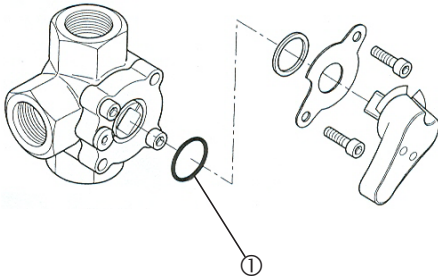

V5433A,G / V5442A,G

3-Way Compact Rotary Valve

PN 10

Spare Parts

Description	Part-No.*	
Seal assembly for V5433A,G DN20...32 V5442A,G DN20...32	071161036	①
Seal assembly for V5433A,G DN40...50 V5442A,G DN40...50	071161037	①