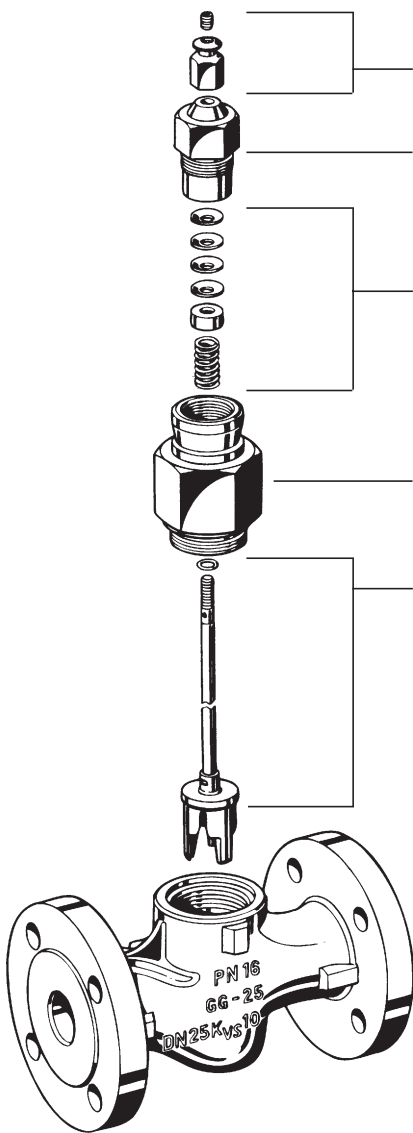

V5328A 2-Way Large Linear Valve PN 16

Spare Parts

Description	Valve size	Order-Number
Stem button assy (10 units)	DN 15-32	K43175080001
	DN 40-80	K43175080002
Packing nut	DN 15-32	S310509D
	DN 40-80	S298562
Packing kit	DN 15-32 (Ø 6.35 mm)	R43176754001
	DN 40-80 (Ø 10 mm)	R43176754002
Bonnet		
Plug assembly (valve stem, plug and O-ring)	kvs 25	K43194032012
	kvs 40	K43194032013
	kvs 63	K43194032014
	kvs 100	K43194032015
	kvs 160	K43194032016
	kvs 250	K43194032017
	kvs 360	K43194032018