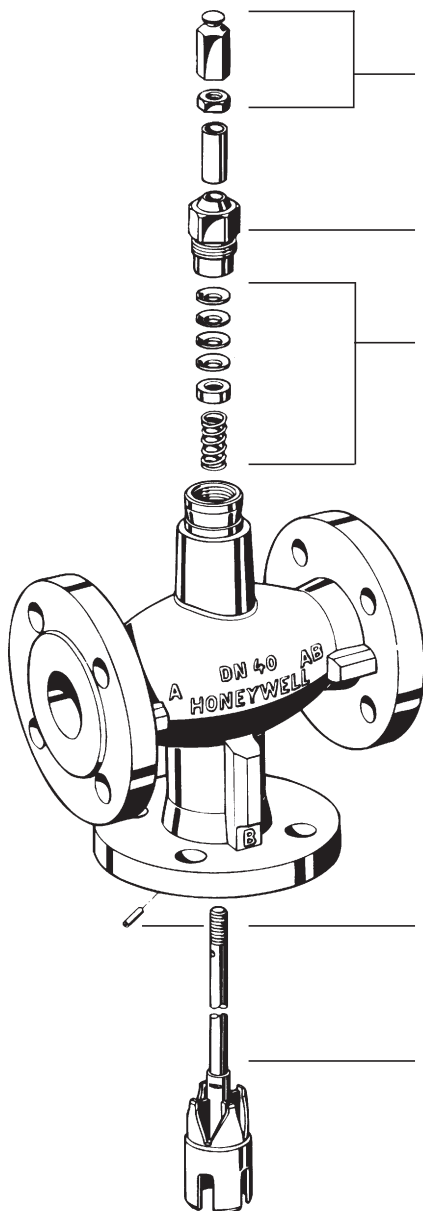

V5015A, V5329A/C 3-Way Large Linear Valve PN 16/6

Spare Parts

Description	Valve size	Order-Number
Stem button assy (10 units)	DN 15-32	K43175080001
	DN 40-80	K43175080002
	DN 100-150	K43175080006
Packing nut	DN 15-32	S310509D
	DN 40-80	S298562
	DN 100-150	S297827
Packing kit	DN 15-32 (Ø 6.35 mm)	R43176754001
	DN 40-80 (Ø 10 mm)	R43176754002
	DN 100-150 (Ø 12 mm)	R43176754005
Pin stop plug		
Plug assembly (valve stem and plug; DN 100-150 also O-ring and rivet)	kvs 25	K43176799015
	kvs 40	K43176799016
	kvs 63	K43176799017
	kvs 100	K43176799018
	kvs 140	K43297819002
	kvs 220	K43297822002
	kvs 310	K43297825002