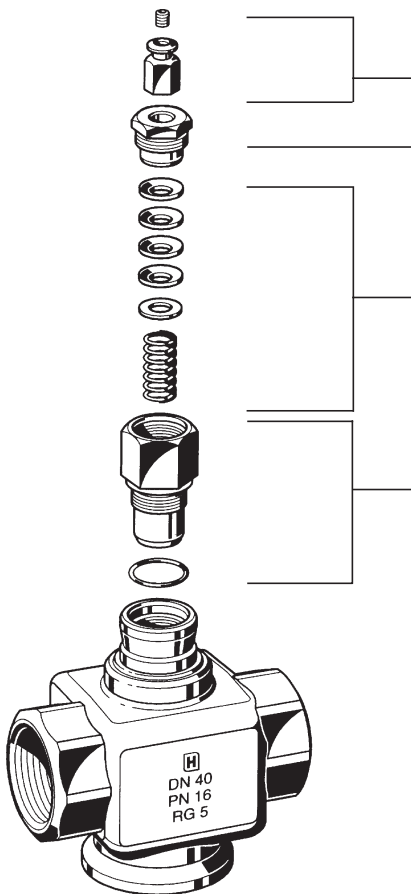

V5011R/S 2-Way Large Linear Valve PN 16

Spare Parts

Description	Valve size	Order-Number
Stem button assy (10 units)	DN 15–50	K43175080001
Packing nut (date code \geq 0103)	DN 15–50	0903835
Packing kit (date code \leq 5202)	DN 15–32 DN 40 and 50	R43176754001 R43176754002
(date code \geq 0103)	DN15–50	R43176754002
Packing nut (date code \leq 5202)	DN 15–32 DN 40 and 50	0901788 0901789