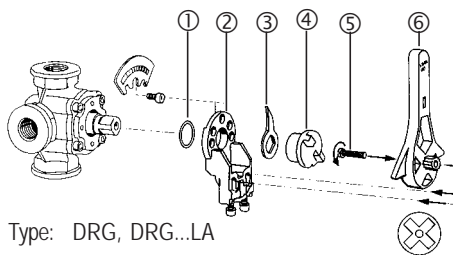

## DR , DRK / ZR, ZRK Rotary Valve Linkage

### Spare Parts

Type: DRG, DRG...LA  
DR, DR...A  
DR, ZR...A

Type: DRK

Type: ZRK

Description	Part-No.*	
Pointer for valves up to DN 65	030000175	③
Pointer for valves bigger than DN 80	030000130	③
<b>Mounting set for Universal 3 or 4 way mixing valves DR, ZR:</b>		
M6061 Mounting Set	ATK2040A	① ② ③ ④ ⑤ ⑥
Mounting plate	030000302	②
Handle	030000518	⑥
Coupling	030000526	④
<b>Mounting set for compact 3-way mixing valves DRK:</b>		
M6061 Mounting set	030000406	⑤ ⑦ ⑧
Handle	030000516	⑧
Coupling	030000525	⑦
<b>Mounting set for 4-way compact mixing valves ZRK:</b>		
M6061 Mounting set	030000407	⑤ ⑦ ⑨
Handle	030000517	⑨
Coupling	030000525	⑦