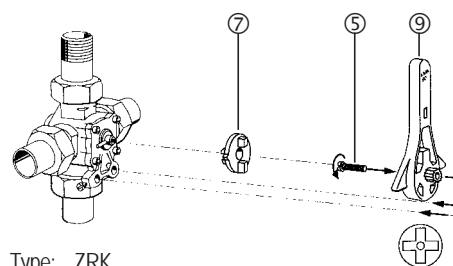

## DR , DRK / ZR, ZRK Rotary Valve Linkage

### Spare Parts

Type: DRG, DRG...LA  
DR, DR...A  
DR, ZR...A

Type: DRK

Type: ZRK

Description	Part-No.*	
Pointer for valves up to DN 65	030000175	③
Pointer for valves bigger than DN 80	030000130	③
<b>Mounting set for Universal 3 or 4 way mixing valves DR, ZR:</b>		
M6061 Mounting Set	ATK2040A	① ② ③ ④ ⑤ ⑥
Mounting plate	030000302	②
Handle	030000518	⑥
Coupling	030000526	④
<b>Mounting set for compact 3-way mixing valves DRK:</b>		
M6061 Mounting set	030000406	⑤ ⑦ ⑧
Handle	030000516	⑧
Coupling	030000525	⑦
<b>Mounting set for 4-way compact mixing valves ZRK:</b>		
M6061 Mounting set	030000407	⑤ ⑦ ⑨
Handle	030000517	⑨
Coupling	030000525	⑦