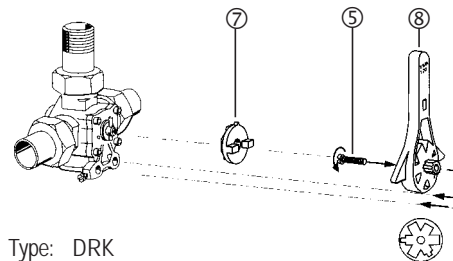

## DR , DRK / ZR, ZRK Rotary Valve Linkage

### Spare Parts

Type: DRG, DRG...LA  
DR, DR...A  
DR, ZR...A

Type: DRK

Type: ZRK

Description	Part-No.*	
Pointer for valves up to DN 65	030000175	③
Pointer for valves bigger than DN 80	030000130	③
<b>Mounting set for Universal 3 or 4 way mixing valves DR, ZR:</b>		
M6061 Mounting Set	ATK2040A	① ② ③ ④ ⑤ ⑥
Mounting plate	030000302	②
Handle	030000518	⑥
Coupling	030000526	④
<b>Mounting set for compact 3-way mixing valves DRK:</b>		
M6061 Mounting set	030000406	⑤ ⑦ ⑧
Handle	030000516	⑧
Coupling	030000525	⑦
<b>Mounting set for 4-way compact mixing valves ZRK:</b>		
M6061 Mounting set	030000407	⑤ ⑦ ⑨
Handle	030000517	⑨
Coupling	030000525	⑦